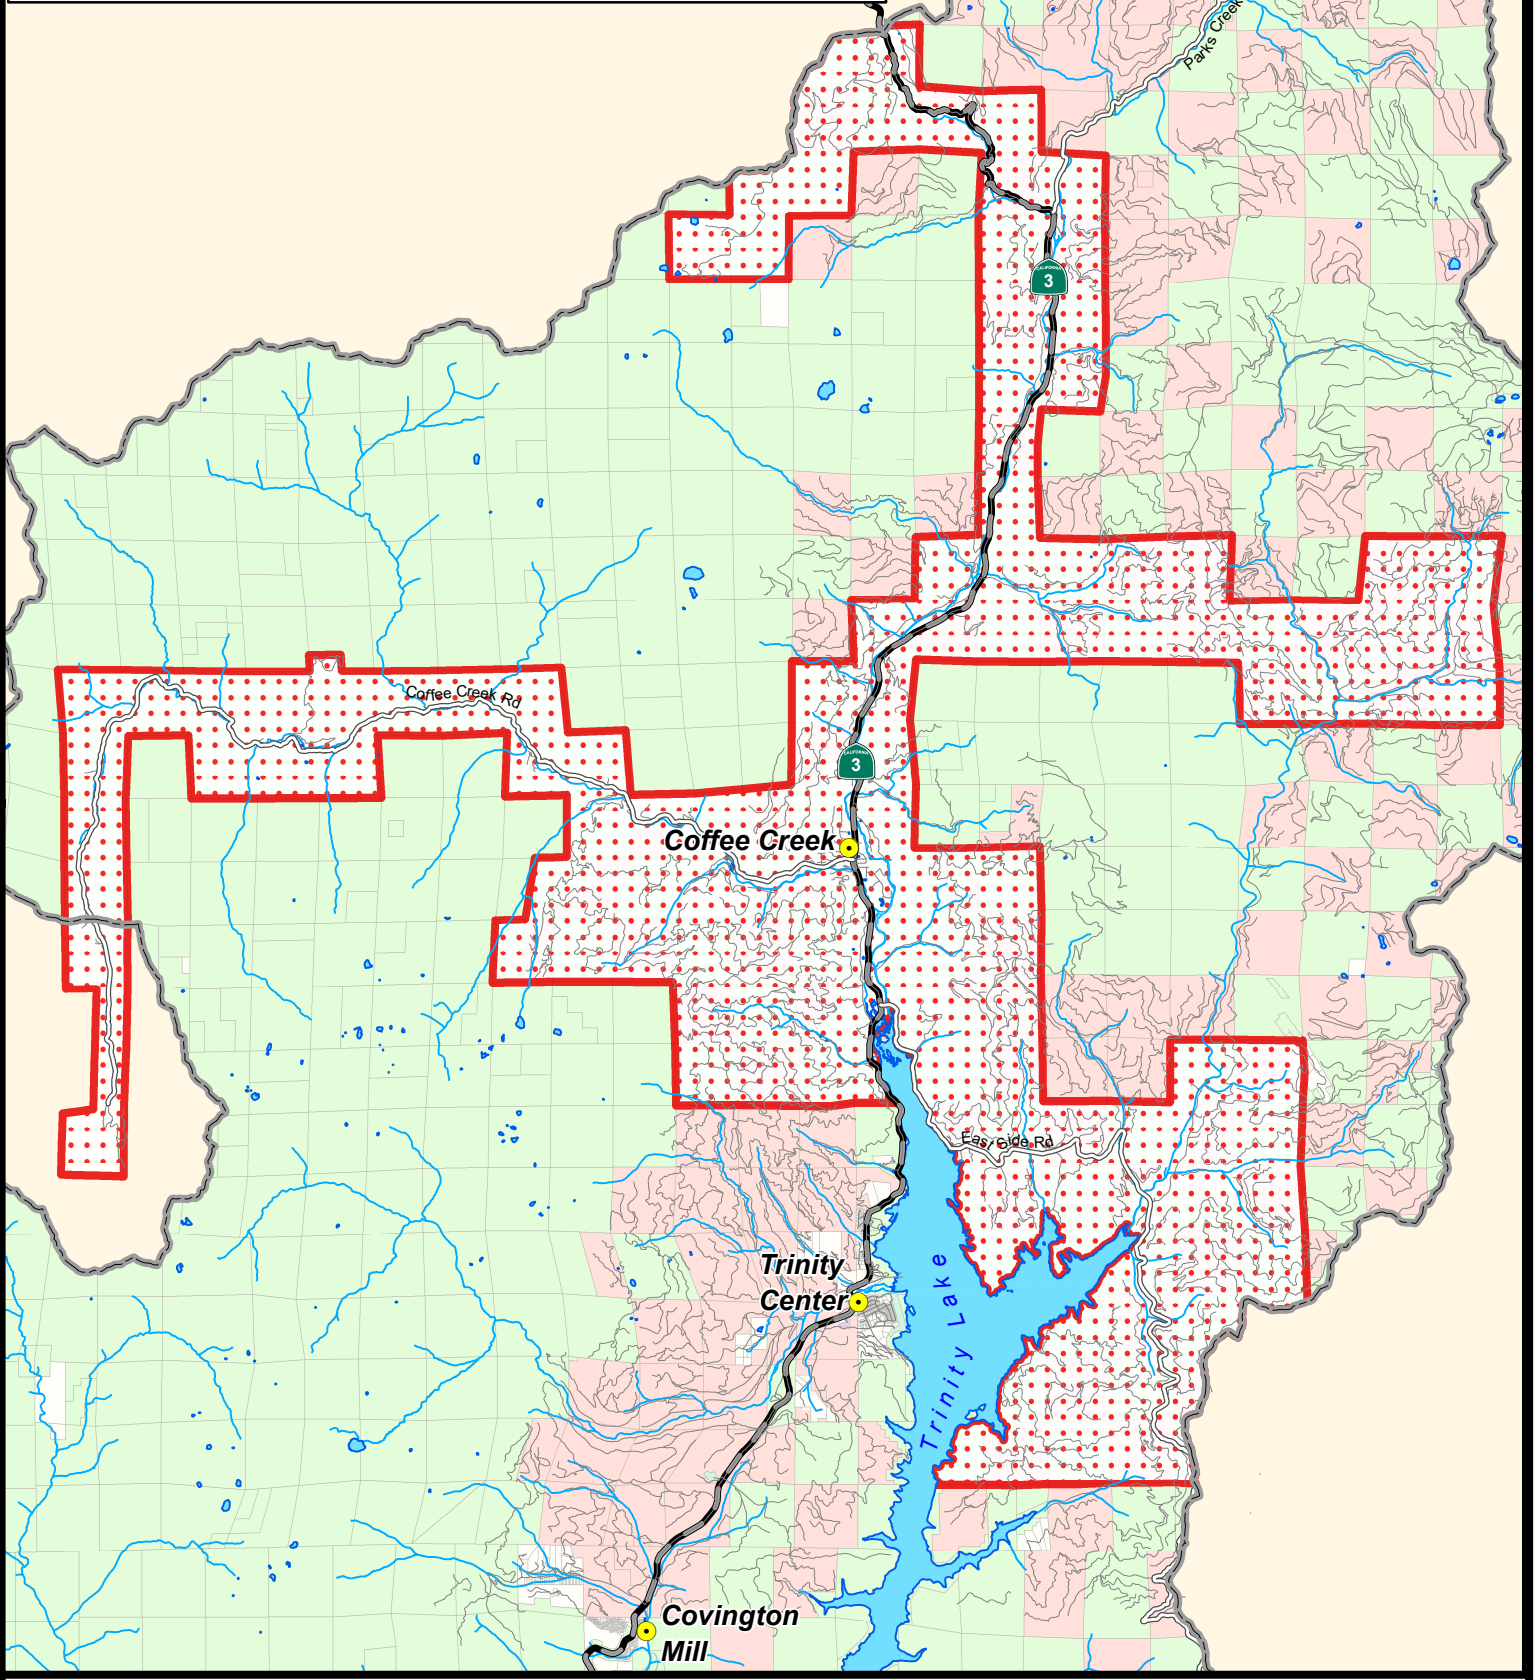

Cannabis Non-Cultivation Areas

Coffee Creek Volunteer Fire District

- | | |
|--------------------------------|------------------------------|
| Non-Cultivation Areas | State of California |
| Private / Other | US Bureau of Reclamation |
| Private: Agricultural Preserve | US Bureau of Land Management |
| Private: Timber Production | US Forest Service |
| Municipal Services | |